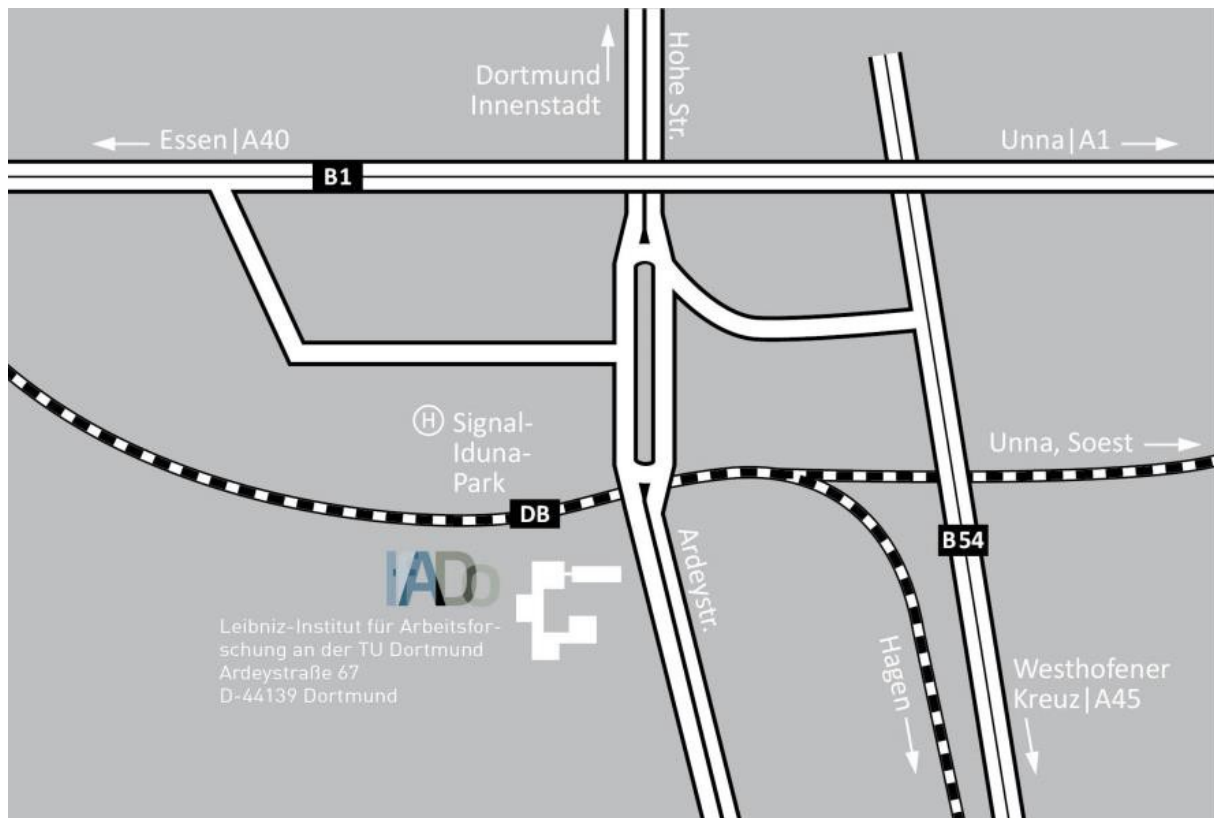

How to get there

Leibniz Research Centre for Working Environment and Human Factors
Ardeystraße 67
44139 Dortmund

phone +49 (0)231 1084-0
fax +49 (0)231 1084-308
info@ifado.de

By car

A = Autobahn / highway

B = Bundesstrasse / federal road

1. From the south: From direction A45 from Frankfurt

From the exit 'Do-Süd' (Dortmund south), follow the B54 towards 'Do-Zentrum' (Dortmund city center). At exit 'Do-Stadtkrone' in the direction 'Westfalenhallen' (Dortmund exhibition center); then go straight on Ardeystrasse. The IfADo is located on the right hand side, directly behind the bus stop 'Max-Planck-Gymnasium' (high school).

2. From the west: From direction A40 from Essen

Take the B1 to the exit 'Do-Mitte /ZVS' (Dortmund center) and follow the signs to 'WDR' (West German Broadcast); at the end of the street turn right onto